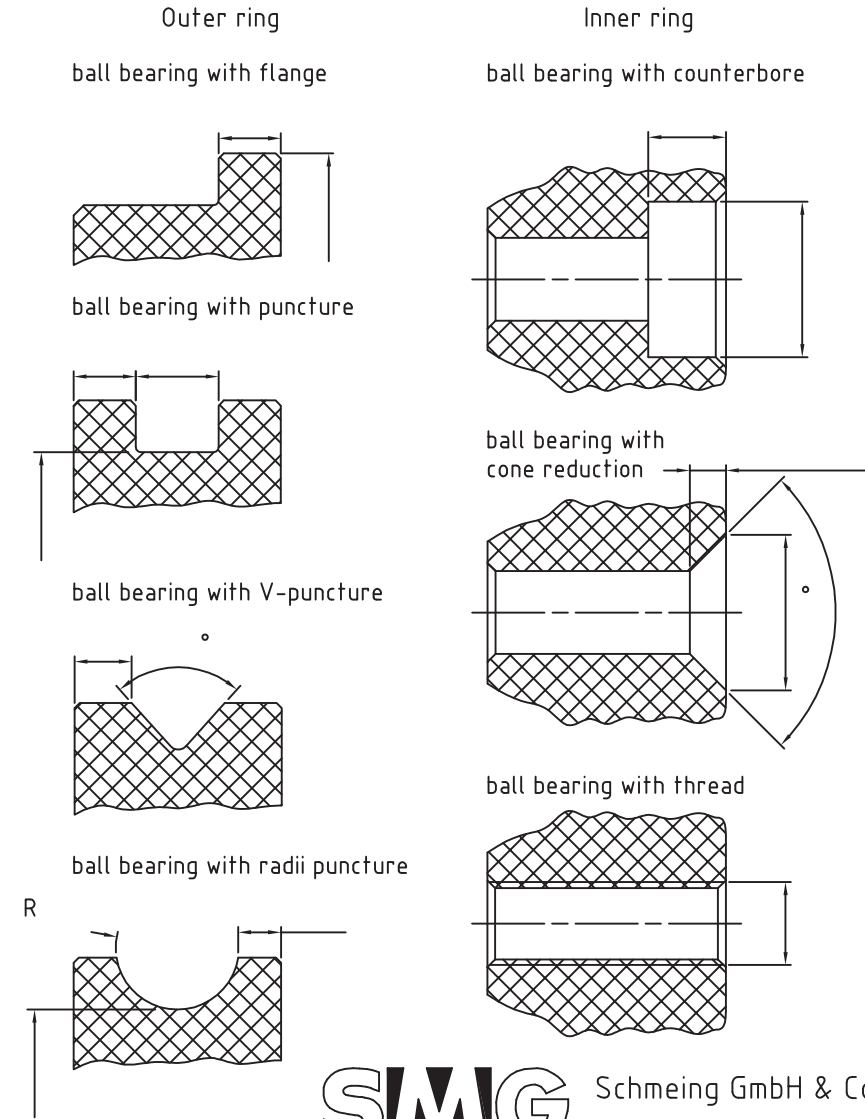

Customer-specific spherical ball bearing from **SMIG**®

for
 Contact person:
 Customer:
 Phone:
 E-mail:
 Quantity: / / / / pieces

Possible options

Conditions at the depository
 Speed: r.p.m
 Capacity radial stat: N
 Capacity radial dyn: N
 Operation temperature: °C
 Conductibility or insulation resp.: yes Atex no
 Weatherability: yes no
 Food conformity: yes no
 Radiation exposure/resistance: kGy
 Chemical additives :